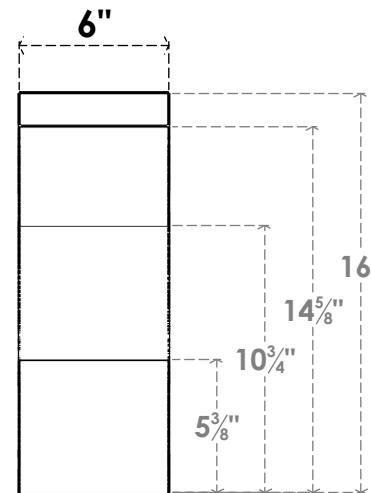

ITEM NUMBER: BRCPC060X08000X16000FST

6"W X 8"D X 16"H FUNSTON ARCHITECTURAL GRADE PVC CLOSED KNEE BRACE

SIDE PROFILE

FRONT PROFILE

ISOMETRIC

EKENA MILLWORK
 2300 WEST MAIN ST.
 CLARKSVILLE, TX 75426
 TOLL FREE: 866-607-0453
 WWW.EKENAMILLWORK.COM