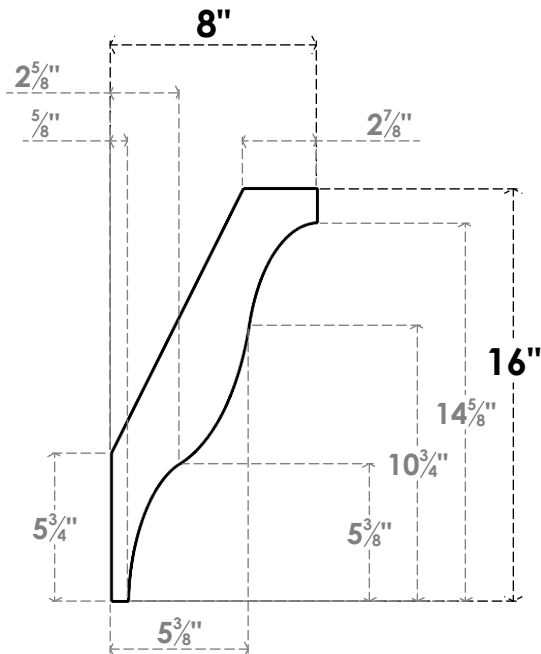

ITEM NUMBER: BRCPC060X08000X16000FST

6"W X 8"D X 16"H FUNSTON ARCHITECTURAL GRADE PVC CLOSED KNEE BRACE

SIDE PROFILE

FRONT PROFILE

ISOMETRIC

EKENA MILLWORK
 2300 WEST MAIN ST.
 CLARKSVILLE, TX 75426
 TOLL FREE: 866-607-0453
 WWW.EKENAMILLWORK.COM

NOTES

1. INSTALLATION TO BE COMPLETED IN ACCORDANCE WITH MANUFACTURER'S SPECIFICATIONS.
2. DRAWING MAY NOT BE TO SCALE
3. THIS DRAWING IS INTENDED FOR DESIGN AND PLANNING PURPOSES ONLY.
4. ALL INFORMATION CONTAINED HEREIN WAS CURRENT AT THE TIME OF DEVELOPMENT BUT MUST BE REVIEWED AND APPROVED BY THE PRODUCT MANUFACTURER TO BE CONSIDERED ACCURATE.
5. ARCHITECTURAL GRADE PVC PRODUCTS ARE MADE FROM EXPANDED CELLULAR PVC AND COME NATURALLY WHITE BUT MAY BE PAINTED